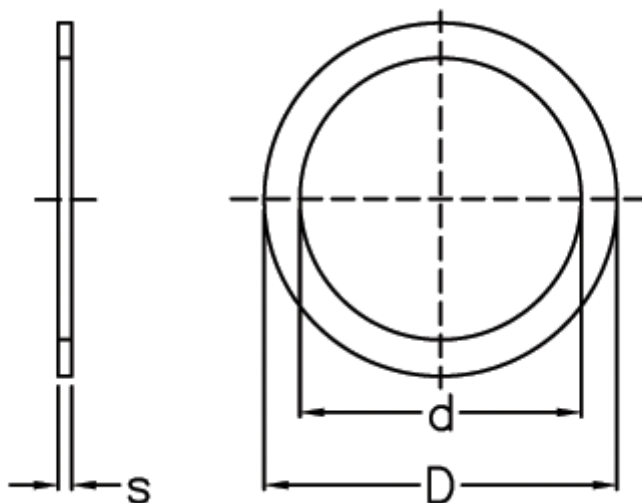

Article number: 0130559

Description: Support washer
32x45x2,5 DIN 988

Measures

d	= 32
D	= 45
Description	= 32x45x2,5
s	= 2.5
tol	= -0.05
Weight kg/1000	= 15.500